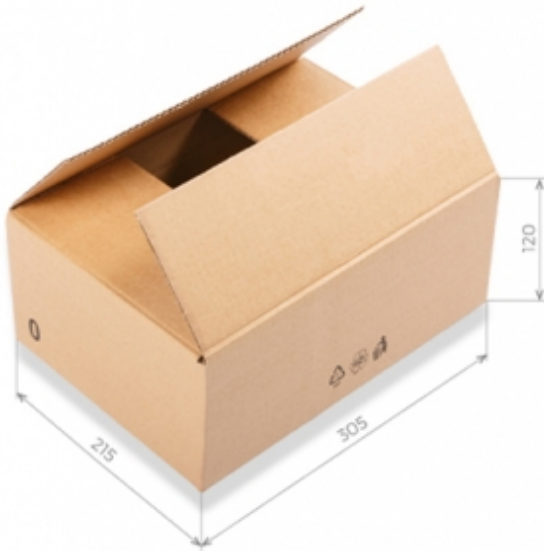

Kartón

Product price:

0,42 € tax excluded

Product codes:

Reference: CT6

Product description:

Product attributes:

farba:

veľkosť: 305 x 215 x 120 mm, 395 x 295 x 135 mm, 385 x 285 x 210 mm, 385 x 285 x 290 mm, 585 x 385 x 280 mm, 585 x 385 x 330 mm, 585 x 385 x 380 mm, 585 x 385 x 430 mm, 585 x 385 x 480 mm, 585 x 385 x 530 mm, Sample Pack