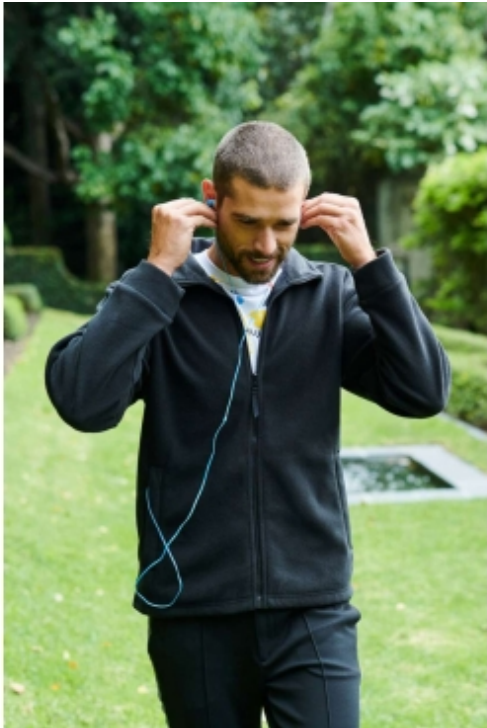

THOR 350 - HEAVYWEIGHT FLEECE

Product price:

17,63 € tax excluded

Product codes:

Reference: RETRF582

Product description:

Product attributes:

farba:
veľkosť: , 2XL