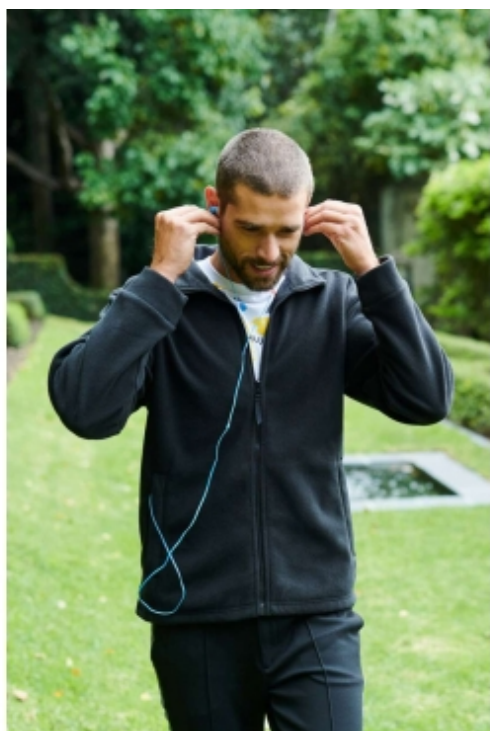

# THOR 350 - HEAVYWEIGHT FLEECE