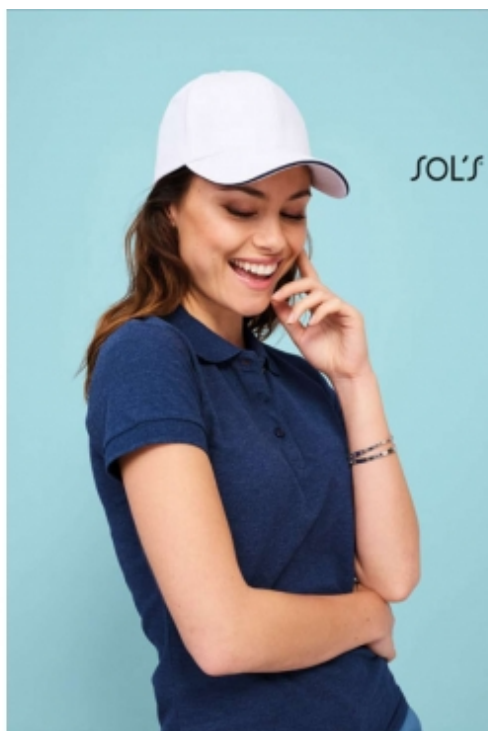

BUFFALO - SIX PANEL CAP

Cena:

1,92 € tax excluded

Produktové kódy:

Reference: SO88100

Popis produktu:

QUALITY

100% thick brushed cotton

Preformed peak

STYLE

6 embroidered ventilation eyelets

Adjustable back fastening with metal buckle

Atribúty:

Farba: Army/Beige, Beige, Black, Black/Gold, Black/Red, Black/Royal, Bottle Green, burgundy, Camo, Chocolate/Beige, Dark Grey/Light Grey, Dark Grey/Orange, Dark Purple, denim, french Navy, French Navy/Neon Orange, French Navy/White, Gold, Kelly Green/White, Lime, orange, Pink/White, pure Grey, Red, Red/White, Royal Blue, Royal Blue/Neon Coral, Royal Blue/White, Sky Blue, Turquoise/White, White, White/French Navy

Veľkosť: U

Vlastnosti:

Materiál: 100% bavlna

Krajina pôvodu: China

Strih: 6-panelová

Pre koho: Unisex

g/m2: 260

Detaily: Kamufláž|Kovová pracka